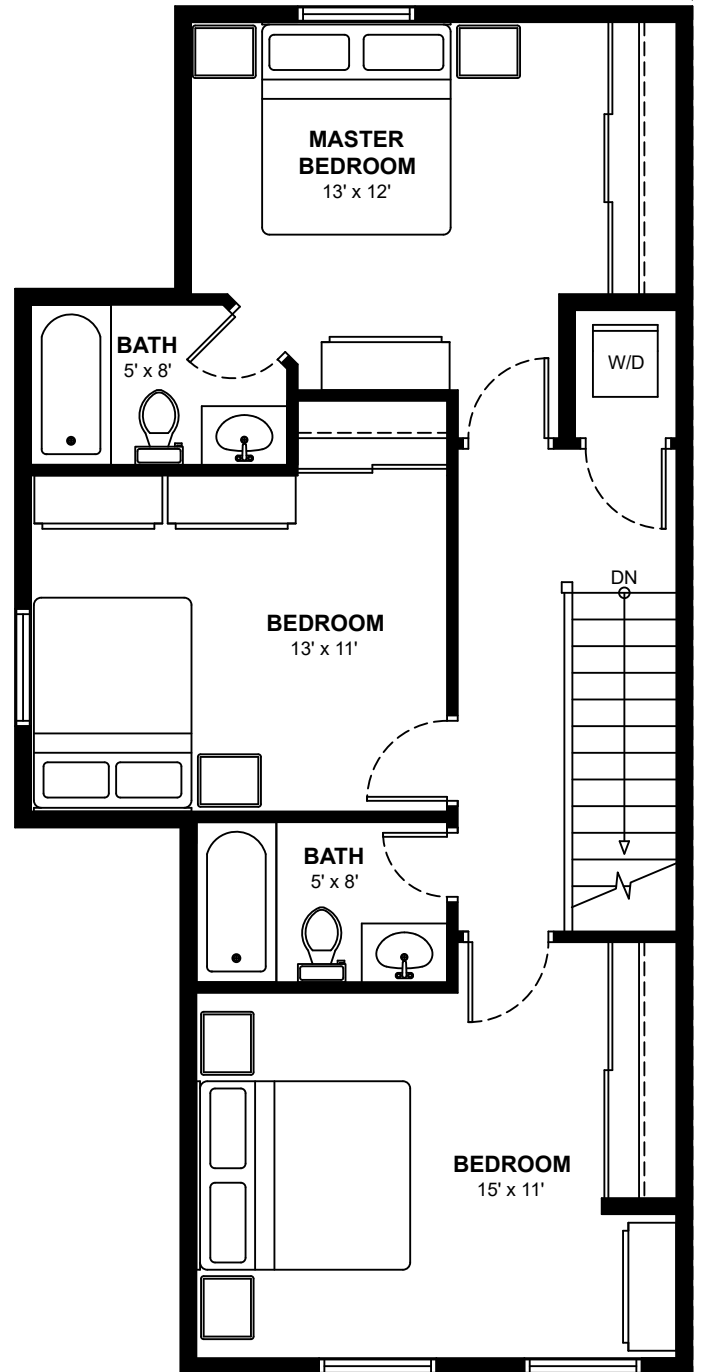

## Three Bedroom Terrace Homes

Ranging from 1,245 to 1,455 sq. ft.

This floor plan represents a 1,418 sq. ft. terrace home

**SECOND FLOOR PLAN**

**THIRD FLOOR PLAN**