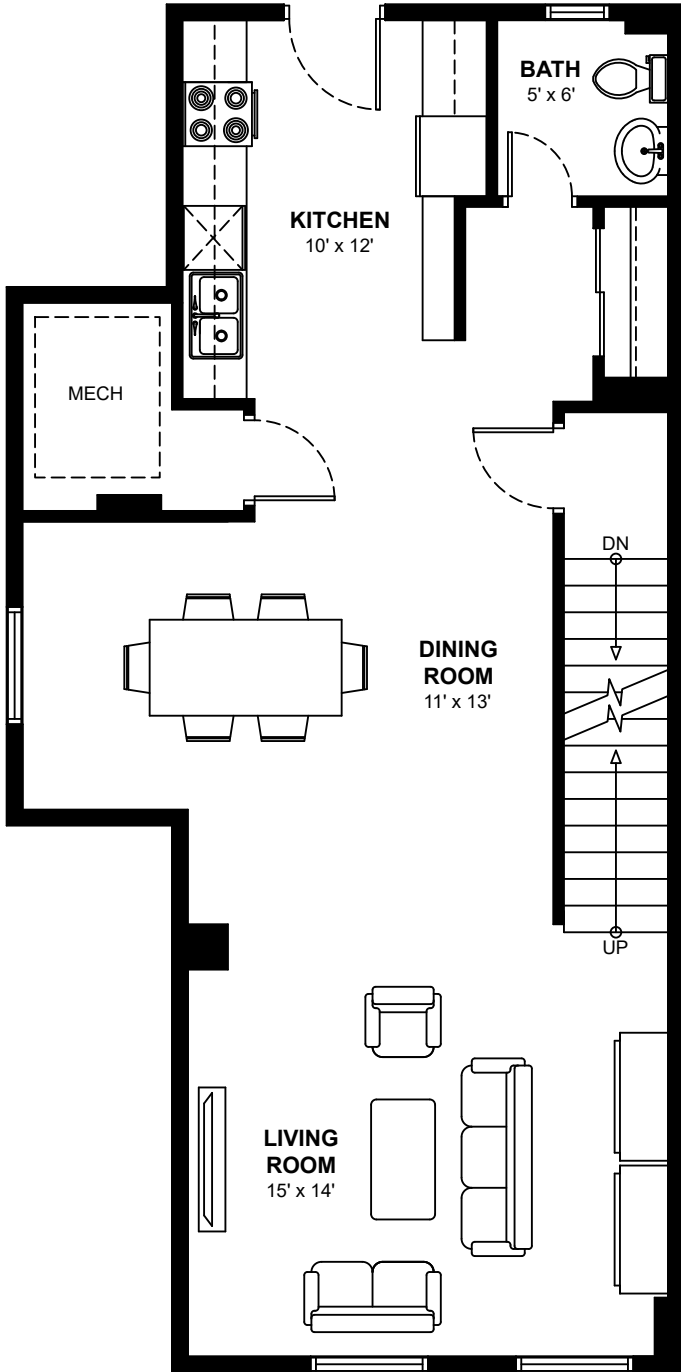

## Three Bedroom Terrace Homes

Ranging from 1,245 to 1,455 sq. ft.

This floor plan represents a 1,418 sq. ft. terrace home

**SECOND FLOOR PLAN**

**THIRD FLOOR PLAN**